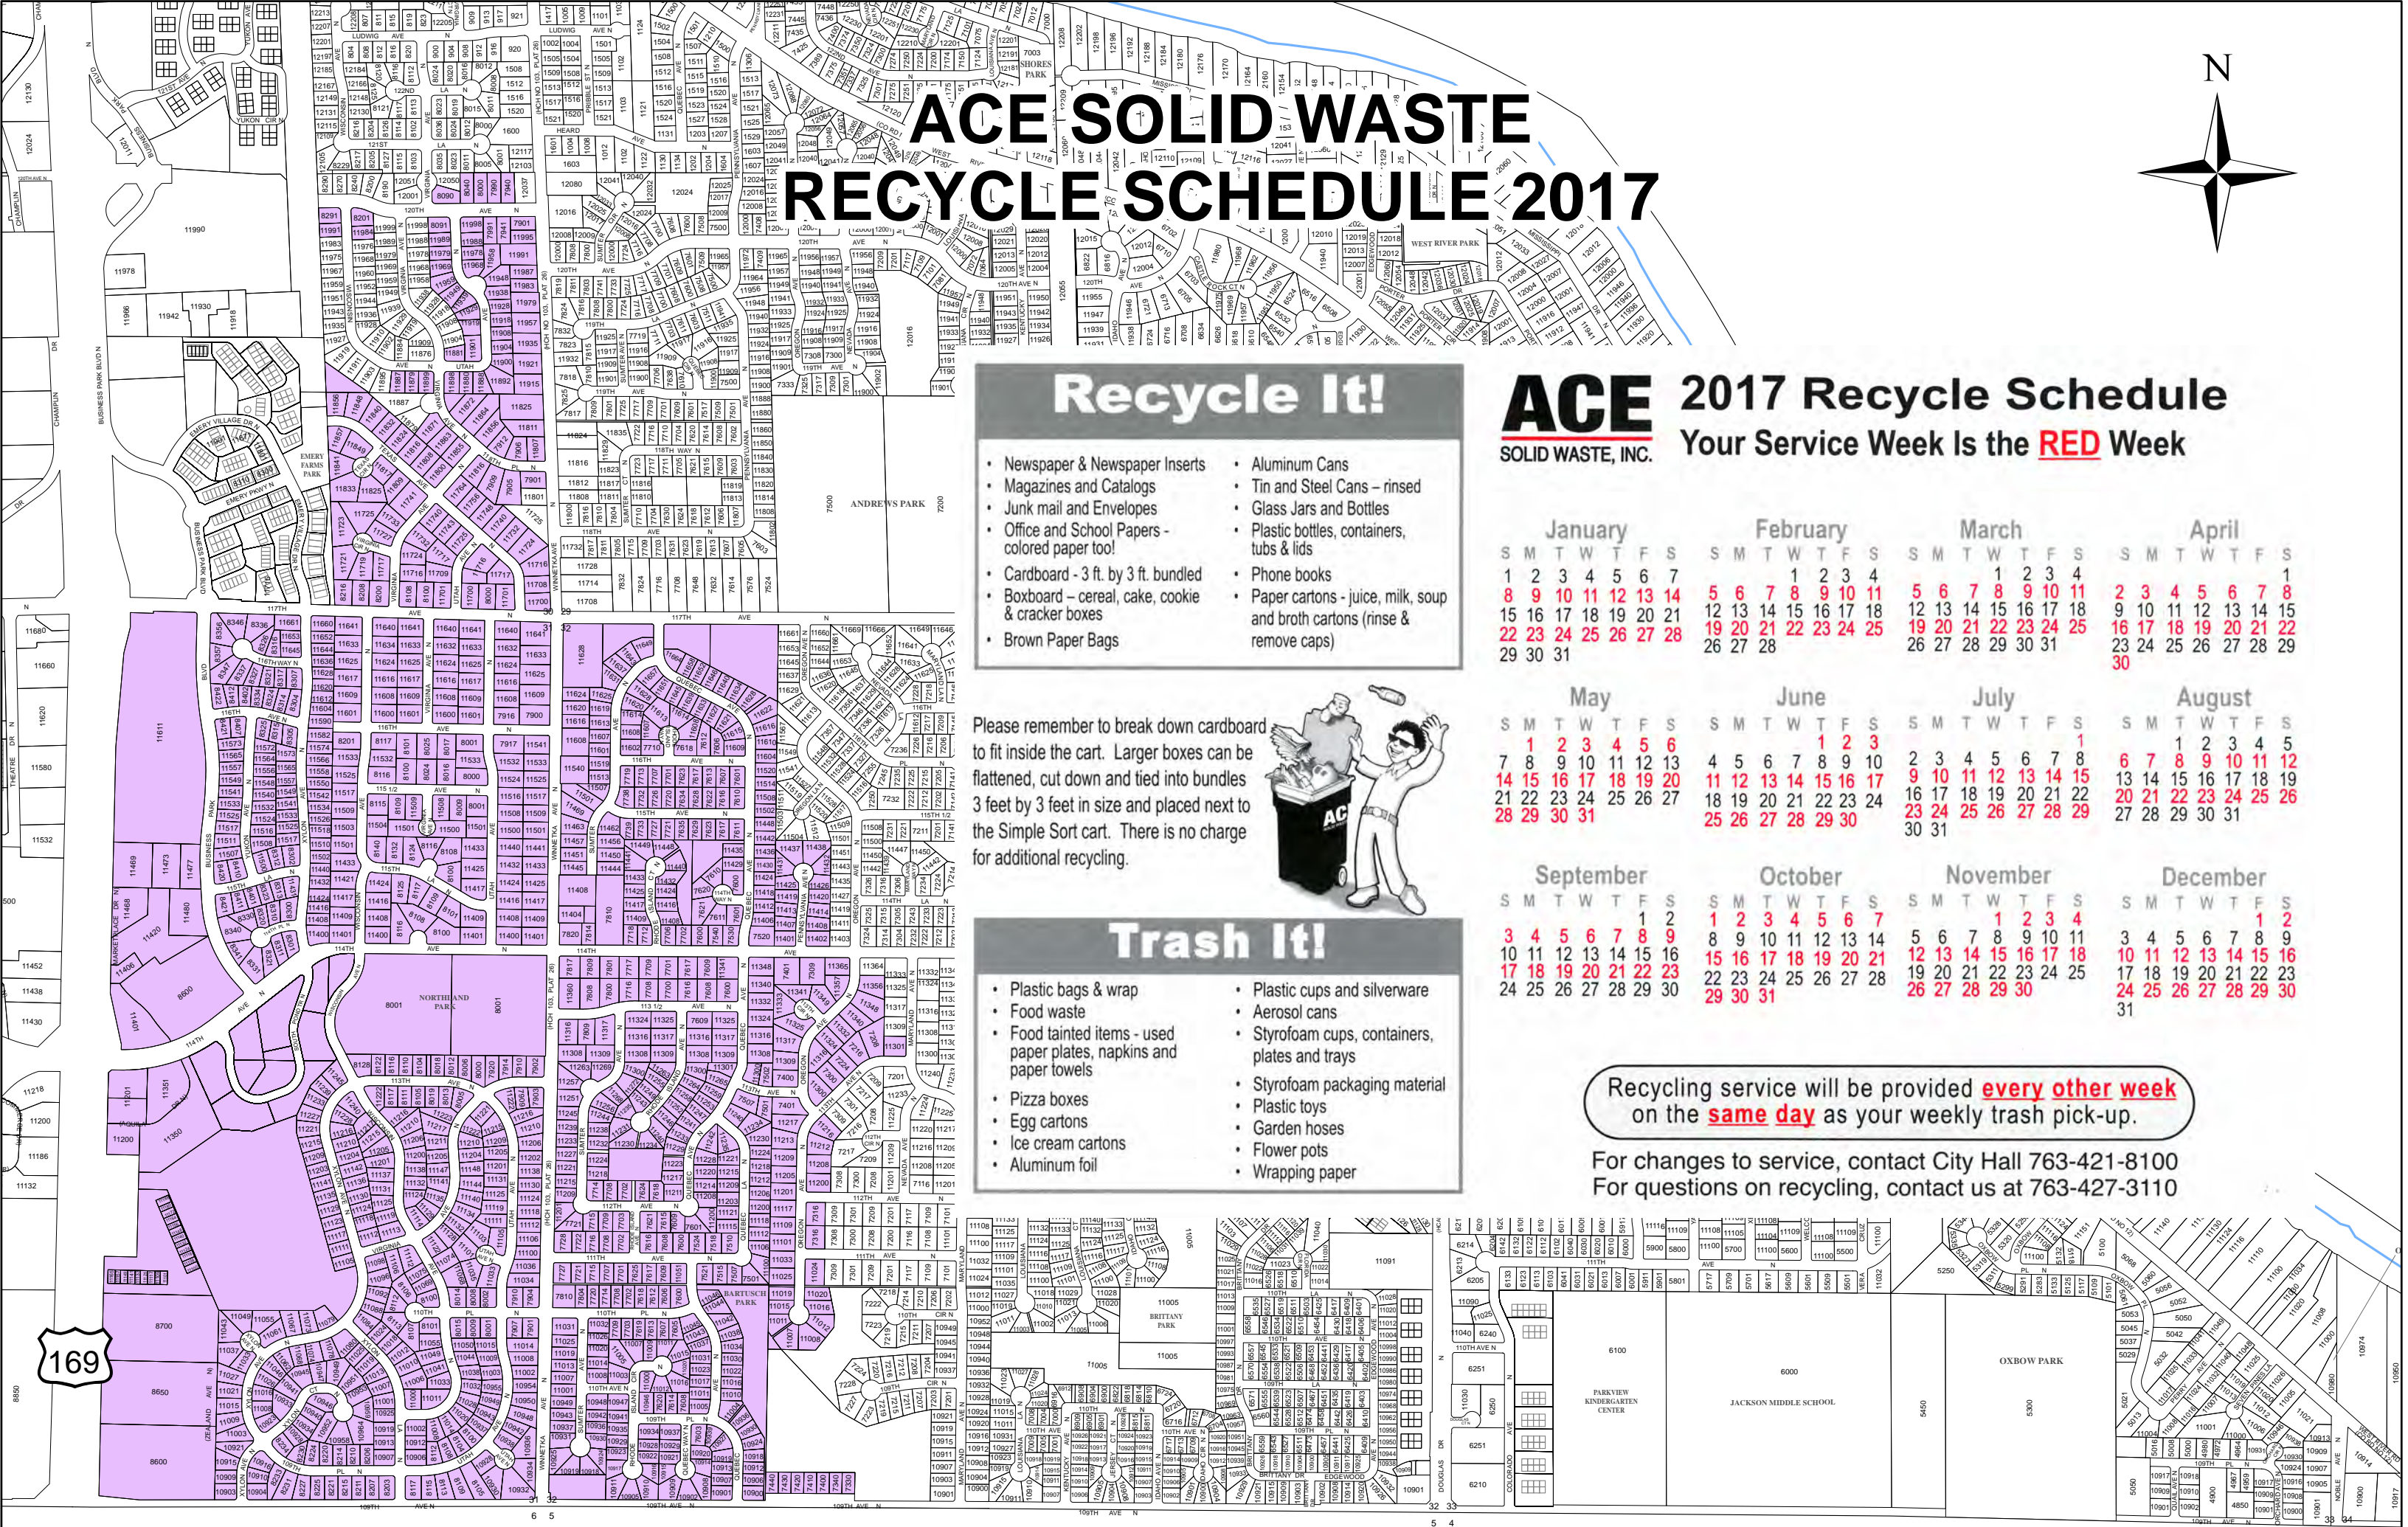

ACE SOLID WASTE RECYCLE SCHEDULE 2017

Recycle It!

- Newspaper & Newspaper Inserts
- Magazines and Catalogs
- Junk mail and Envelopes
- Office and School Papers - colored paper too!
- Cardboard - 3 ft. by 3 ft. bundled
- Boxboard - cereal, cake, cookie & cracker boxes
- Brown Paper Bags
- Aluminum Cans
- Tin and Steel Cans - rinsed
- Glass Jars and Bottles
- Plastic bottles, containers, tubs & lids
- Phone books
- Paper cartons - juice, milk, soup and broth cartons (rinse & remove caps)

ACE 2017 Recycle Schedule

SOLID WASTE, INC. Your Service Week Is the **RED** Week

January	February	March	April
S M T W T F S	S M T W T F S	S M T W T F S	S M T W T F S
1 2 3 4 5 6 7	1 2 3 4	5 6 7 8 9 10 11	2 3 4 5 6 7 8
8 9 10 11 12 13 14	5 6 7 8 9 10 11	12 13 14 15 16 17 18	9 10 11 12 13 14 15
15 16 17 18 19 20 21	12 13 14 15 16 17 18	19 20 21 22 23 24 25	16 17 18 19 20 21 22
22 23 24 25 26 27 28	19 20 21 22 23 24 25	26 27 28 29 30 31	23 24 25 26 27 28 29
29 30 31	26 27 28		30

Please remember to break down cardboard to fit inside the cart. Larger boxes can be flattened, cut down and tied into bundles 3 feet by 3 feet in size and placed next to the Simple Sort cart. There is no charge for additional recycling.