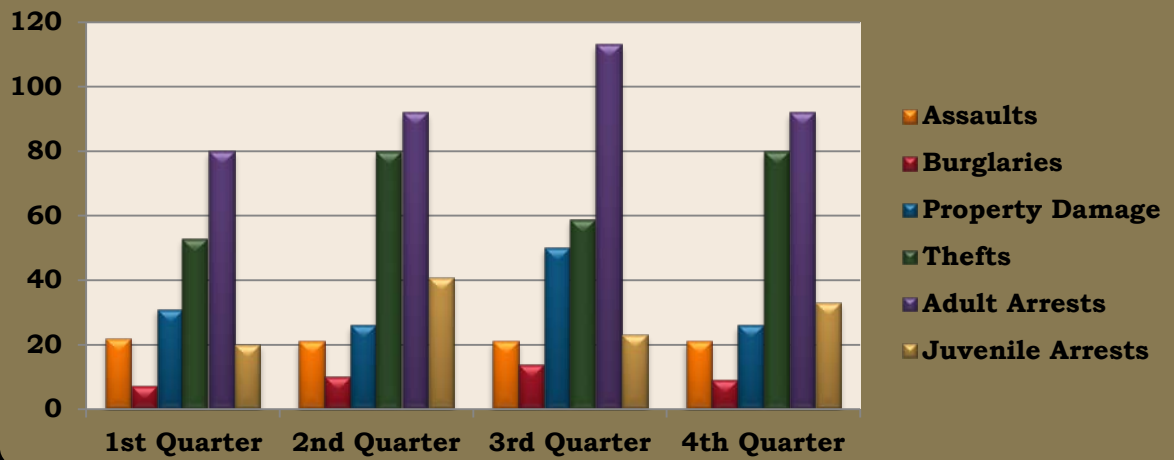

2016 Crime Statistics

2016 Quarterly Crime Statistics	Q1	Q2	Q3	Q4
Assaults	23	15	20	
Burglaries	7	20	17	
Property Damage	17	30	33	
Thefts	42	80	90	
Adult Arrests	83	96	95	
Juvenile Arrests	63	52	31	

2015 Crime Statistics

2015 Quarterly Crime Statistics	Q1	Q2	Q3	Q4
Assaults	22	21	21	21
Burglaries	7	10	14	9
Property Damage	31	26	50	26
Thefts	53	80	59	80
Adult Arrests	80	92	113	92
Juvenile Arrests	20	41	23	33