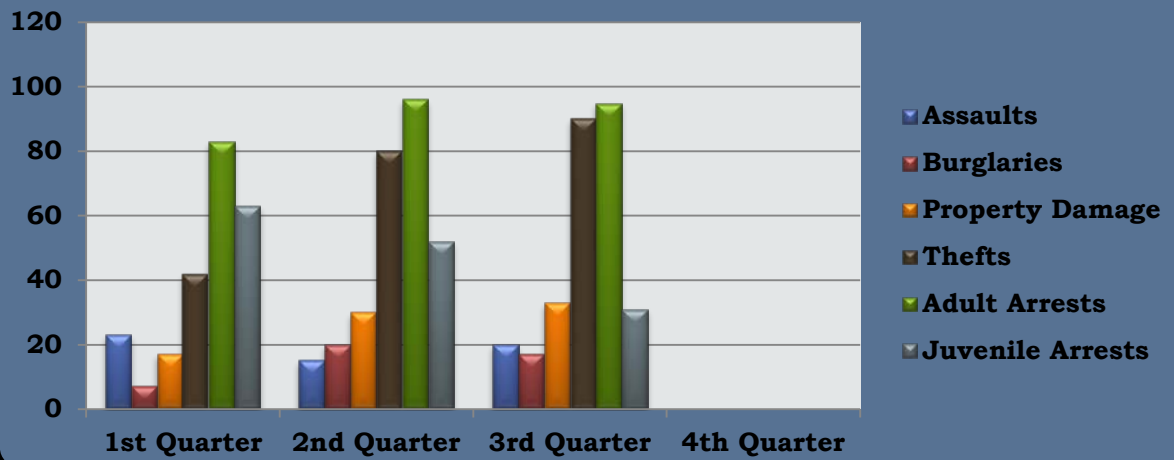

2016 Crime Statistics

2016 Quarterly Crime Statistics	Q1	Q2	Q3	Q4
Assaults	23	15	20	
Burglaries	7	20	17	
Property Damage	17	30	33	
Thefts	42	80	90	
Adult Arrests	83	96	95	
Juvenile Arrests	63	52	31	

2015 Crime Statistics

2015 Quarterly Crime Statistics	Q1	Q2	Q3	Q4
Assaults	22	21	21	21
Burglaries	7	10	14	9
Property Damage	31	26	50	26
Thefts	53	80	59	80
Adult Arrests	80	92	113	92
Juvenile Arrests	20	41	23	33